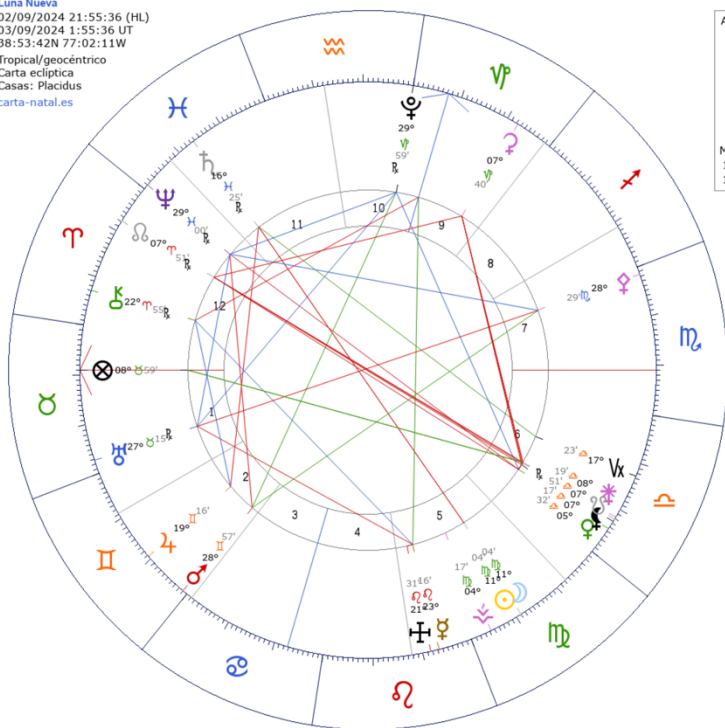

Septiembre 2024

Luna Nueva

AC 08°59' ♀
2 08°49' ♀
3 01°16' ♀
4 22°45' ♀
5 17°49' ♀
6 22°17' ♀
7 08°59' ♀
8 08°49' ♀
9 01°16' ♀
MC 22°45' ♀
11 17°49' ♀
12 22°17' ♀