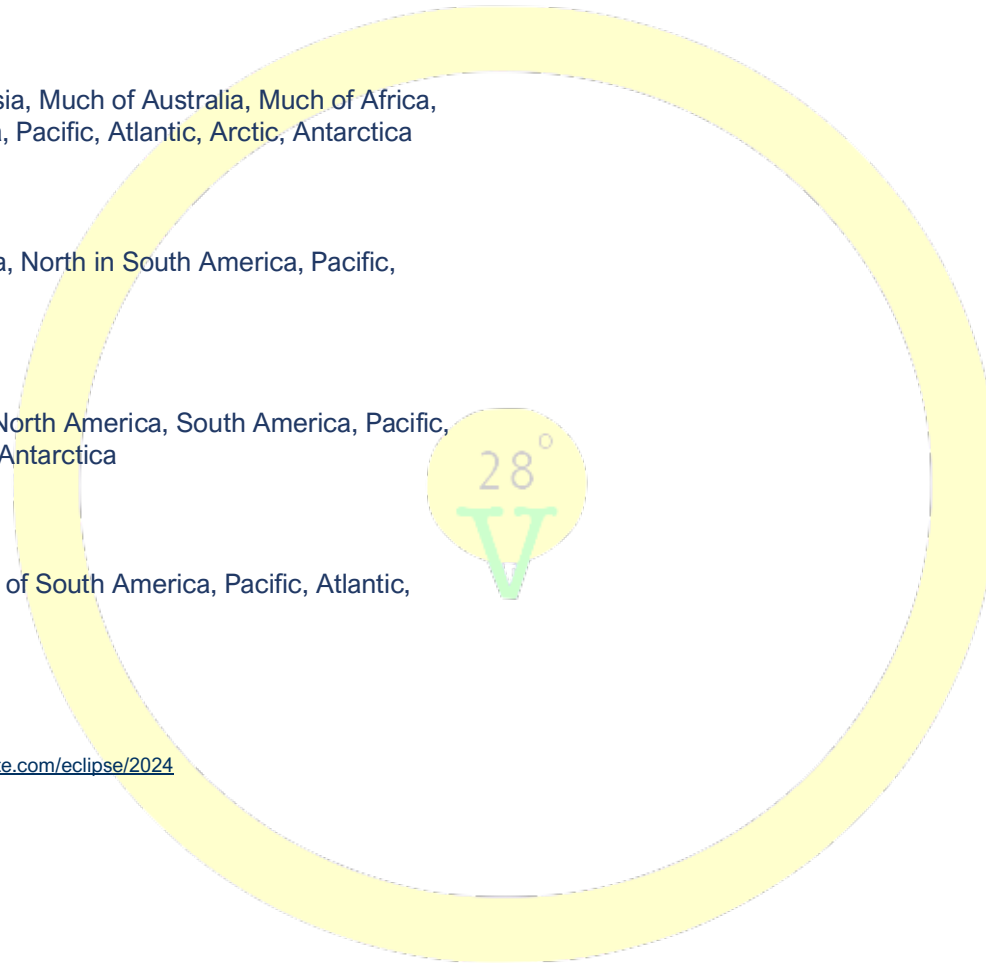

Luna Nueva 30/12/2024

Eclipses in 2024

Mar 24–25

Lunar Eclipse (Penumbral)

Much of Europe, North/East Asia, Much of Australia, Much of Africa,
North America, South America, Pacific, Atlantic, Arctic, Antarctica

Oct 2

Solar Eclipse (Annular)

South in North America, Much of South America, Pacific, Atlantic,
Antarctica

Oct 17

Lunar Eclipse (Almost)

MÁS DETALLES <https://www.timeanddate.com/eclipse/2024>

Planetas Retrógrados en 2024