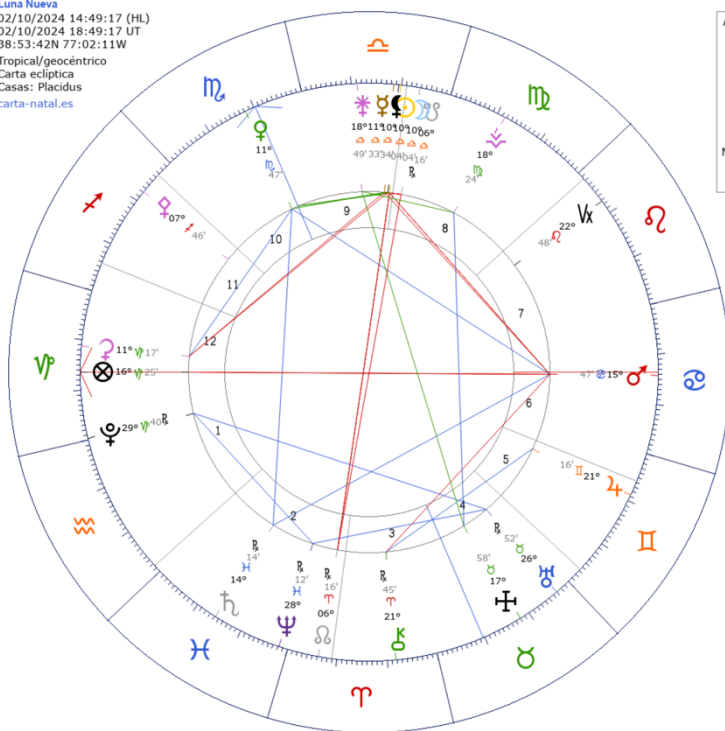

OCTUBRE 2024

Luna Nueva

02/10/2024 14:49:17 (HL)
02/10/2024 18:49:17 UT
38°53'42N 77°02'11W
Tropical/geocéntrico
Carta eclíptica
Casas: Placidus
carta-natal.es

AC 16°25' ♋
2 28°32' ♎
3 08°57' ♏
4 09°40' ♐
5 03°20' ♑
6 24°13' ♒
7 16°25' ♓
8 28°32' ♈
9 08°57' ♉
MC 09°40' ♌
11 03°20' ♍
12 24°13' ♎