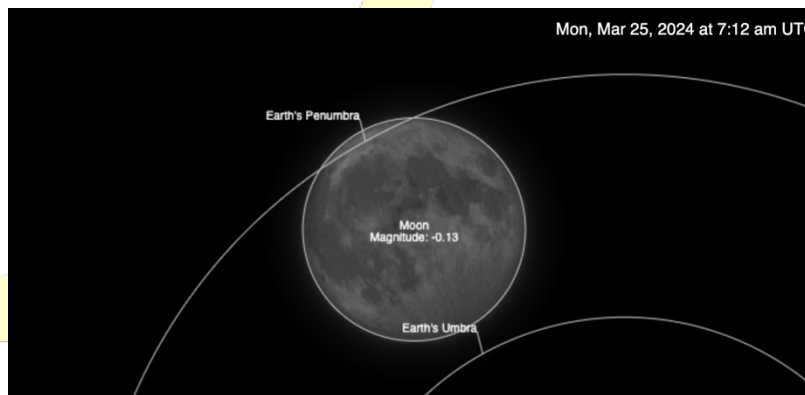

<https://eclipse.gsfc.nasa.gov/LEplot/LEplot2001/LE2024Mar25N.pdf>

Todos los mapas astrales están estudiados bajo las coordenadas de:
Washington, D. C. (Washington D.C. DC), Estados Unidos
Latitud: 38°53'42"N/ Longitud: 77°02'11"W